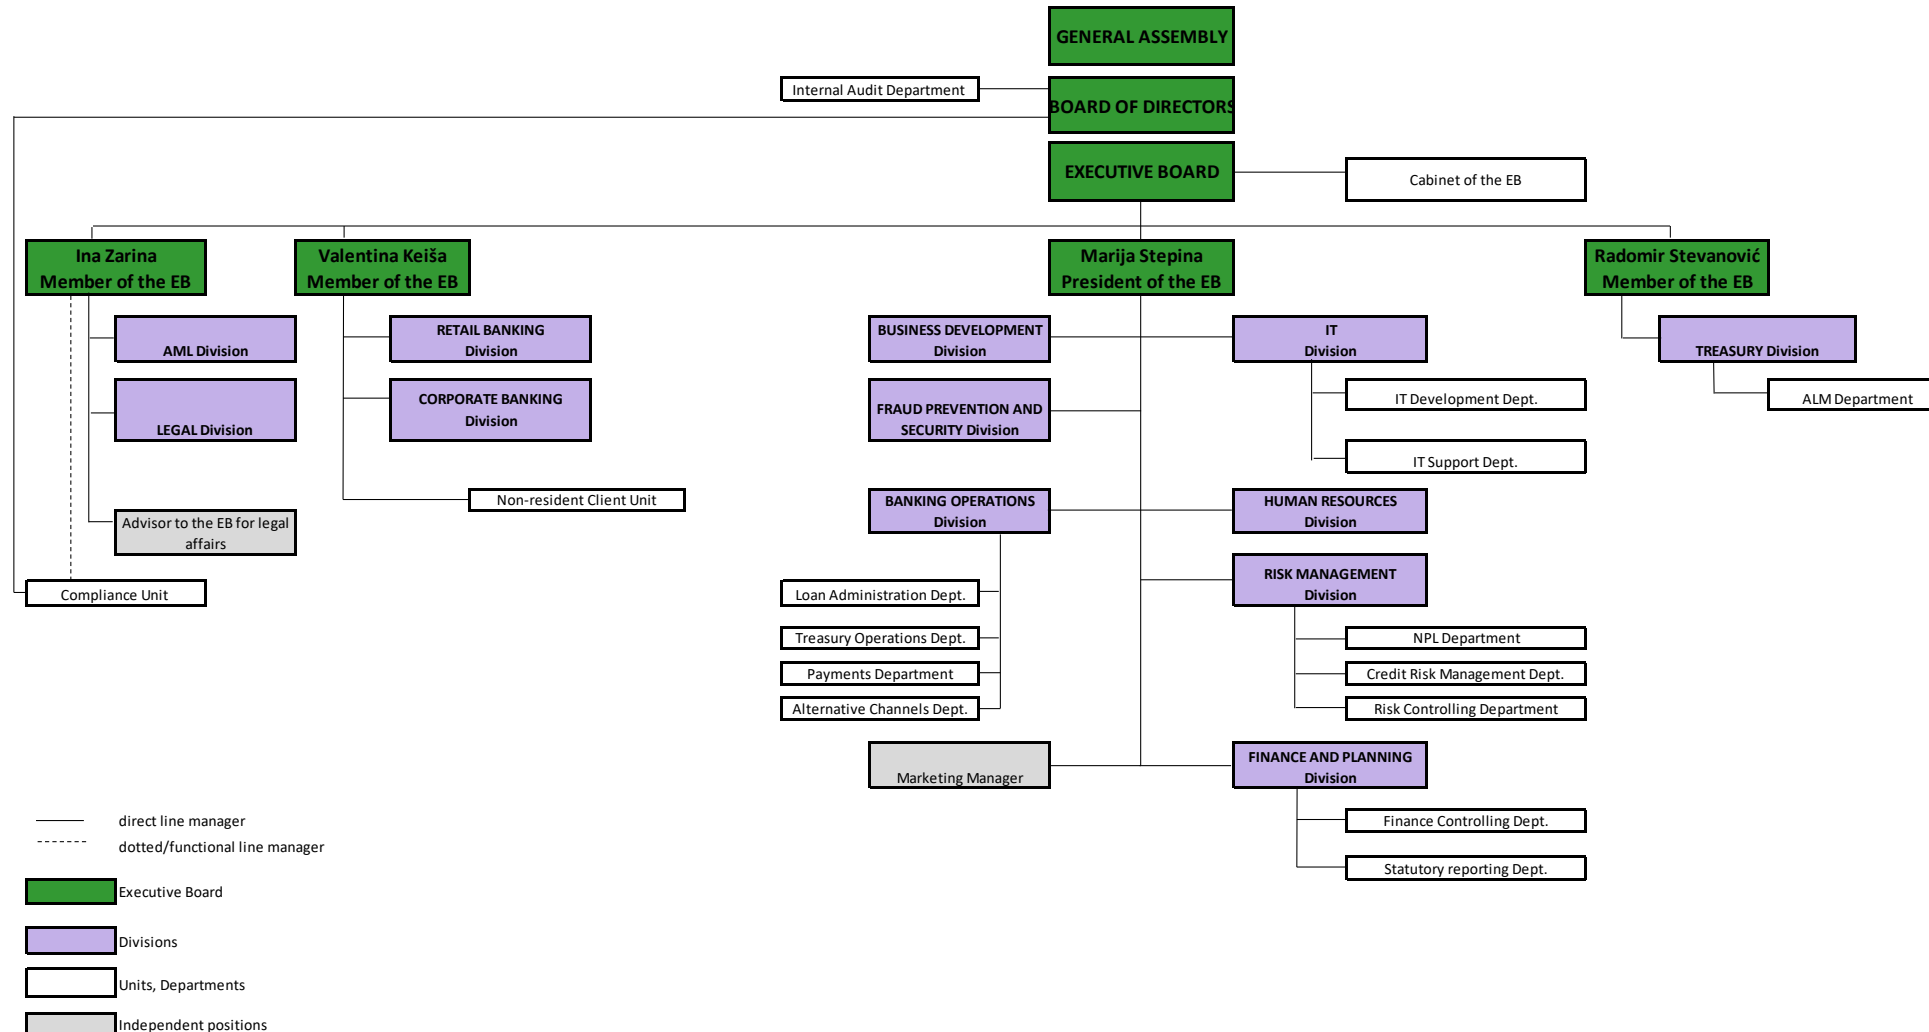

API Bank a.d. Beograd – Organizational structure

— direct line manager
 - - - dotted/functional line manager
 ■ Executive Board
 ■ Divisions
 ■ Units, Departments
 ■ Independent positions